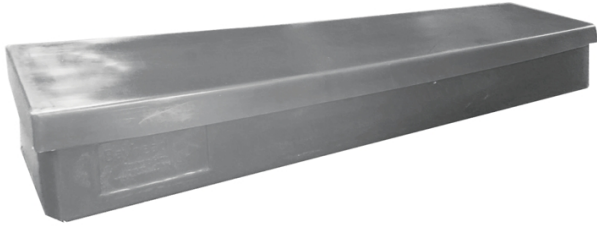

Bayhead Storage Tote

BOX151 Storage Capacity 0.3 gal., 3.5" W x 8.5" L x 3" H, 1 each

Store what you need in this Bayhead storage tote that's sized and shaped just right.

- Sized and shaped just how you need it
- Straight sides
- Fully removable lid
- Polyethylene

Specifications

Style	Loose Lid
Dimensions	3.5" W x 8.5" L x 3" H
Storage Capacity	.3 gal.
Brand	Bayhead Products
Interior Bottom Dimensions	8.25" L x 3.25" W
Use With Flammables	No
Color	Gray
Sold as	1 each
Weight	2.5 lbs.
Composition	Polyethylene
UNSPSC	24112400

Metric Equivalent

Storage Capacity	1.1 L
Weight	1.1 kg
Dimensions	8.9cm W x 22cm L x 7.6cm H

Technical Information

USOnly

This product can ONLY be shipped to the United States.