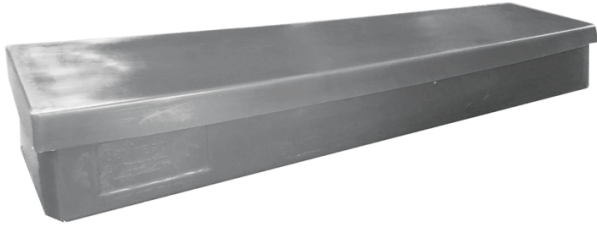

Bayhead Storage Tote

BOX151 Storage Capacity 0.3 gal., 3.5" W x 8.5" L x 3" H, 1 each

Store what you need in this Bayhead storage tote that's sized and shaped just right.

- Sized and shaped just how you need it
- Straight sides
- Fully removable lid
- Polyethylene

Specifications

Style	Loose Lid
Dimensions	3.5" W x 8.5" L x 3" H
Storage Capacity	.3 gal.
Brand	Bayhead Products
Interior Bottom Dimensions	8.25" L x 3.25" W
Use With Flammables	No
Color	Gray
Sold as	1 each
Weight	2.5 lbs.
Composition	Polyethylene
UNSPSC	24112400

Metric Equivalent

Storage Capacity	1.1 L
Weight	1.1 kg
Dimensions	8.9cm W x 22cm L x 7.6cm H

Technical Information

US Only

This product can ONLY be shipped to the United States.