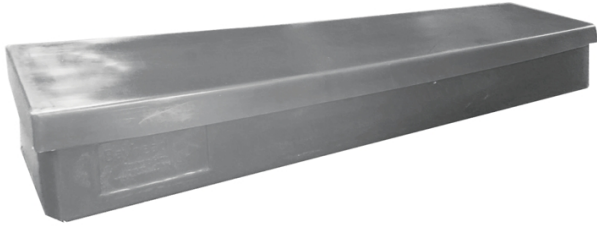

## Bayhead Storage Tote

BOX158 Storage Capacity 7 gal., 5.25" W x 85" L x 4.5" H, 1 each

Store what you need in this Bayhead storage tote that's sized and shaped just right.

- Sized and shaped just how you need it
- Straight sides
- Fully removable lid
- Polyethylene

### Specifications

Style	Loose Lid
Dimensions	5.25" W x 85" L x 4.5" H
Storage Capacity	7 gal.
Brand	Bayhead Products
Interior Bottom Dimensions	84" L x 4.5" W
Use With Flammables	No
Color	Gray
Sold as	1 each
Weight	11 lbs.
# per Pallet	20
Composition	Polyethylene
UNSPSC	24112400

### Metric Equivalent

Storage Capacity	26.5 L
Weight	5 kg
Dimensions	13cm W x 216cm L x 11cm H