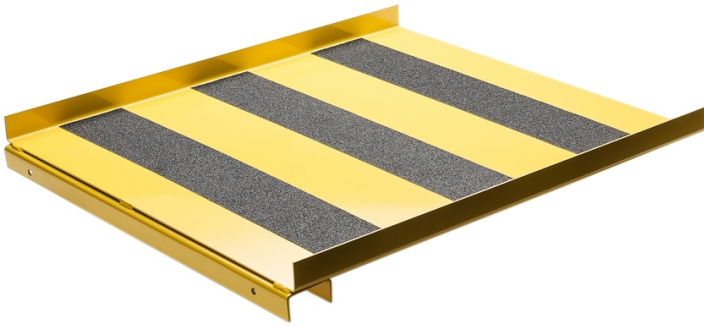

## Steel Loading Ramp

CAB776 For Vertical Drum Flammable Safety Cabinet

Add a Ramp to your PIG Safety Cabinet to make loading drums even easier.

- Heavy-duty 12-gauge steel is built for a lifetime of use in industrial environments
- Securely attaches to lip of Vertical Drum Flammable Safety Cabinet for stability and security while loading
- Non-skid tape helps ensure safe, reliable traction while loading and unloading

### Specifications

Use With	Vertical Drum Flammable Safety Cabinet
Color	Black on Yellow
Dimensions	28" W x 24" L
Brand	PIG
Use With Flammables	Yes
Sold as	1 each
Weight	28 lbs.
Composition	Steel
UNSPSC	24101615
Pigalog® Page Number	<a href="#">Page 351</a>

### Metric Equivalent

Dimensions	71.1cm W x 61cm L
Weight	12.7 kg