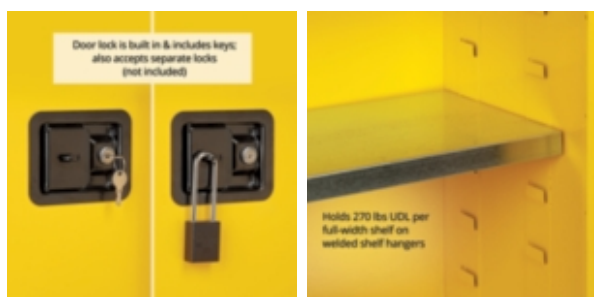

## PIG® High-Rise Flammable Storage Safety Cabinet

CAB907 Manual-Close Door Style, Holds 30 gal., 43" x 18" x 50"

Safely store flammable materials in this high-rise flammable safety cabinet that sits conveniently up off of the floor.

- Store flammable materials safely in this anti-fire cabinet that sits on 6"-high risers.
- Ideal 30-gallon yellow flammable cabinet for wet or frequent-washdown areas.
- Can fit a pallet jack or forklift forks underneath for easy relocation.
- FM-Approved flammable storage cabinet meets NFPA and OSHA specifications.
- Powder coating resists chemicals and corrosion; store indoors.
- Manual fail-safe door features three-point zinc latch that won't spark.
- Door lock is built in (keys included); can also use padlock or combination lock (not included).
- Flame arrestor vents, grounding connection and air-insulated double wall significantly reduce fire risks such as ignition flashback and static build-up.
- Hold 270 lbs. UDL on full-width adjustable shelf thanks to welded shelf hangers.
- Leakproof sump contains drips and spills.
- Lifetime guarantee to replace or refund this MIG-welded 18-gauge steel cabinet.