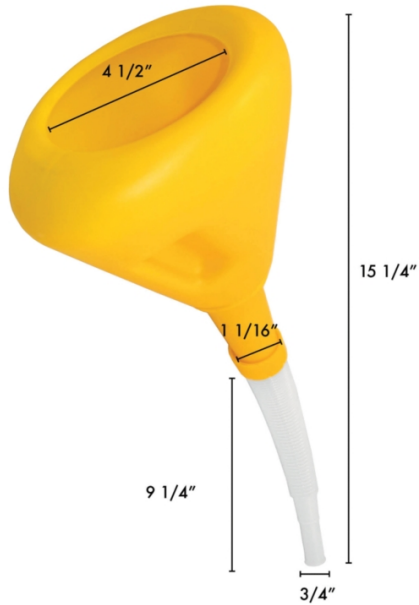

Poly Fast Fill Funnel

GEN1137 Flexible Spout, 4.5" Dia. Opening
Dimensions, 1 each

Transfer fluids in less time using this fast-fill poly funnel with large spout outlet.

- Designed for faster filling
- Large spout outlet allows for use with powders
- Clear, flexible spout makes pouring more accessible
- Molded-in hand grip for easy handling
- Removable spout
- Molded-in screen to keep out unwanted debris

 WirthCo

Specifications

Brand	Wirthco
Category	Funnel
Lid Type	No Lid
Opening Dimensions	4.5" Dia.
Spout Style	Flexible
Use With Flammables	No
Color	Yellow
Sold as	1 each
Weight	.35 lbs.
Composition	Polypropylene
UNSPSC	27112902