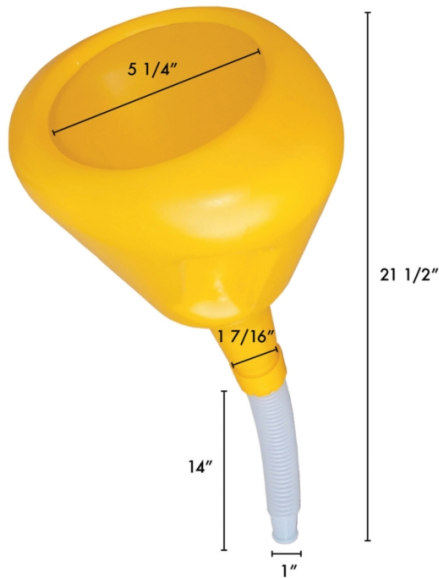

Poly Fast Fill Funnel

GEN1138 Flexible Spout, 5.25" Dia. Opening
Dimensions, 1 each

Transfer fluids in less time using this fast-fill poly funnel with large spout outlet.

- Designed for faster filling
- Large spout outlet allows for use with powders
- Clear, flexible spout makes pouring more accessible
- Molded-in hand grip for easy handling
- Removable spout
- Molded-in screen to keep out unwanted debris

 WirthCo

Specifications

Brand	Wirthco
Category	Funnel
Lid Type	No Lid
Opening Dimensions	5.25" Dia.
Spout Style	Flexible
Use With Flammables	No
Color	Yellow
Sold as	1 each
Weight	.65 lbs.
Composition	Polypropylene
UNSPSC	27112902