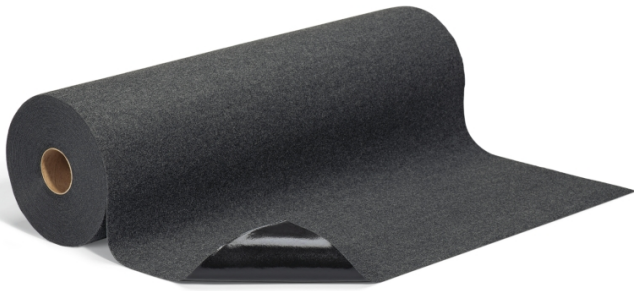

PIG® Designer Series Adhesive-Backed Grippy® Floor Mat

GRP36900 Indoor Use on Concrete, Vinyl, Linoleum, Tile and Laminate Flooring, 3' x 100', 1 roll

Make a floor safety fashion statement with our stylish 87% recycled mat. The Grippy Designer Series delivers a soft, colorful, environmentally friendly mat when appearance and sustainability matter.

- Aesthetically pleasing mat is ideal for entrances, aisles, walkways and liquid hazard areas in Class A buildings, retail, hospitality, restaurants and architectural spaces.
- Made from 87% post-consumer recycled plastic to help meet your LEED and sustainability initiatives.
- Adhesive-backed floor mat stays exactly where you put it with no shifting, bunching up or flipping over that causes slips, trips and falls.
- Soft, pliable construction provides a cushioned walking surface and is easy to apply and remove.
- Designer color options let you match your floor safety solution to your décor.
- Cuts to any length to provide a high-traction surface and adequate walk-off coverage anywhere you need it.
- Quickly absorbs liquids while trapping dust and dirt to keep floors clean, dry and safe.
- Stays in place for up to 3 to 6 months in moderate to high-traffic areas.
- Hides trapped dirt and salt but releases particles for easy cleaning with broom, vacuum, mop, wet vac, carpet scrubber or floor scrubber.
- Sticks to most commercial floor surfaces including concrete, vinyl, linoleum, ceramic tile, quarry tile and laminate flooring.
- Eliminates the hassles of rubber-backed mats; weighs less, saves you up to 50% per year on rental contracts and has a lower environmental impact.
- ADA compliant for wheelchairs and walkers; carts and pallet jacks roll right over it.
- Tested and Certified by the National Floor Safety Institute (NFSI): high-traction surfaces such as PIG Grippy Floor Mat have been proven to reduce slip-and-fall claims by as much as 90%.
- Mats take on the properties of absorbed liquids