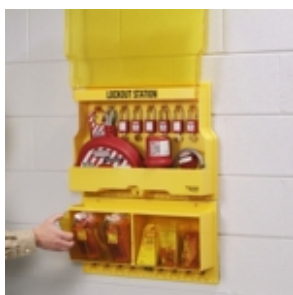

Stocked Deluxe Lockout Station

LCK257 Lockout Station, Wall-Mountable, 4.5" x 23.5" x 27"

Wall-hanging LOTO station neatly stores lockout/tagout supplies in one place.

- Place near entrances, machinery or locker bays to help avoid misplaced lockout/tagout items and encourage use
- Features high-visibility material and lockable compartments that let you check inventory at a glance
- Flexible design lets you install the two pieces together or separately in limited wall space
- See-through cover shields contents but allows easy inspection, and its innovative hinge conveniently holds it open
- Features reinforced snap-lock clips for secure lock/hasp storage and quick removal, plus large pocket for gate valve and plug lockouts
- Bottom half has two easy-access tip-out drawers for organizing contents such as tags or breaker lockouts
- Designed for extra storage with bottom hooks for cables, ropes and bulky devices, plus holes for adding pegboard accessories
- Dividers segregate drawers and basin on top of station for even better organization
- Lockable to prevent pilferage or unauthorized use
- Light-weight Xenoy Padlocks are non-conductive, include write-on labels for worker identification and are keyed differently to aid OSHA compliance

Master Lock.

Specifications

Style	Wall-Mountable
Dimensions	4.5" D x 23.5" L x 27" H
Brand	Master Lock
Lockout Style	Lockout Station
Sold as	1 each
Weight	21.6 lbs.
Color	Yellow

per Pallet

42

Composition

Polycarbonate