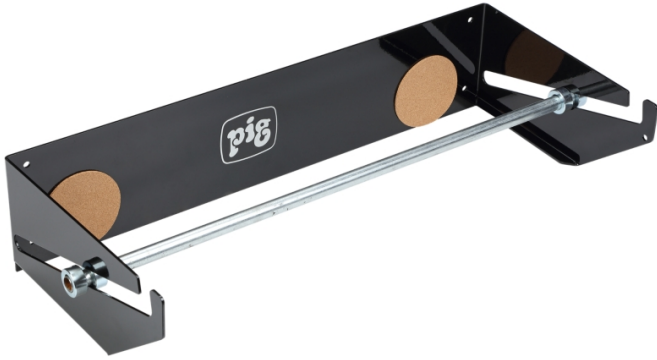

PIG® Wall-Mount Mat Roll Holder

MAT292 For Rolls up to 24" W x 20" Dia.

Wall mount your PIG Mat with our durable Roll Dispenser. Features a braking mechanism for more controlled dispensing.

- Drop-in core rod holds Mat Rolls up to 24" wide x 20" diameter; easy to refill and replace
- "Slot and cork" brake prevents mat from unfurling as it's dispensed
- Durable hot-rolled steel frame and galvanized core rod are built to last in industrial settings

Specifications

Style	Wall-Mount
Use With	Rolls up to 24" W x 20" Dia.
Dimensions	13" W x 28.5" L x 6.5" H
Brand	PIG
Sold as	1 each
Weight	11 lbs.
Color	Black
# per Pallet	27
Composition	Dispenser: Steel Rod: Galvanized Steel
UNSPSC	47131901
Pigalog® Page Number	Page 73

Metric Equivalent

Weight

5 kg

Dimensions

33cm W x 72cm L x 17cm H

Technical Information

New Pig

World's best stuff for leaks, drips and spills.