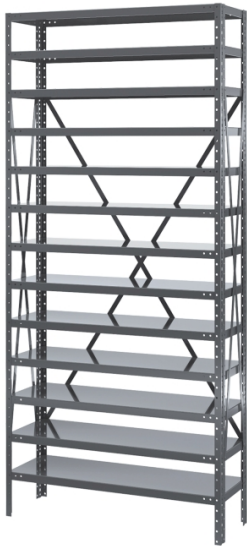

Akro-Mils® Steel Shelving

MTL1779 Number of Shelves 13,500 lbs. UDL Per Shelf,36" W x 12" D x 79" H

Help keep items organized and out of the way on this steel shelving.

- Units are easy to assemble
- Shelves can be adjusted with compression clips
- High-grade, 22-gauge steel
- Powder-coat finish

myers

Specifications

Number of Bins	0
Shelf Type	Adjustable
Dimensions	36" W x 12" D x 79" H
Brand	Akro-Mils
Caster/Wheel Included	Not Applicable
Category	Industrial Shelving; Metal Shelving
Color	Gray
Load Capacity UDL Per Shelf	500 lbs.
Number of Shelves	13
Shelf Dimensions	36" W x 12" D
Sold as	1 each
Weight	170 lbs.
Composition	Steel
UNSPSC	24102004

Metric Equivalent

Weight	77.1 kg
Dimensions	91cm W x 30cm D x 201cm H

Technical Information

USOnly

This product can ONLY be shipped to the United States.

New Pig

World's best stuff for leaks, drips and spills.