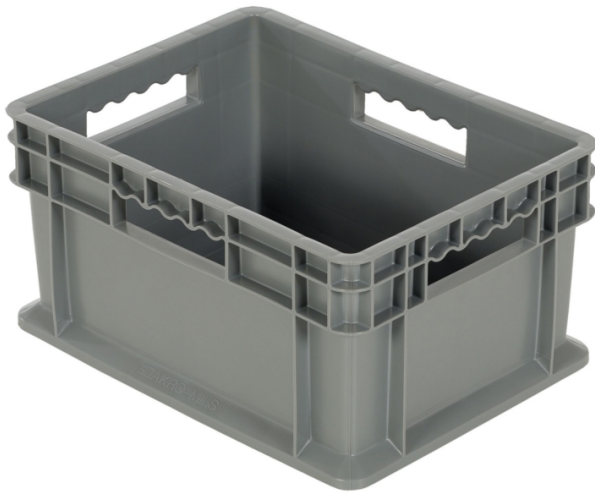

Replacement Basket for Vestil™ Multi-Tier Cart

MTL760 Storage Capacity 0.88 cu. ft., Load Capacity 83 lbs., 11.5" W x 15.5" L x 8.5" H

Swap a new basket into your Vestil multi-tier cart with one of these designed-to-fit replacements.

- Replacement baskets fit Vestil multi-tier carts
- Heavy-duty plastic provides durable storage
- Deep design holds materials securely

Specifications

Dimensions	11.5" W x 15.5" L x 8.5" H
Load Capacity UDL	83 lbs.
Storage Capacity	.88 cu. ft.
Assembly Required	No Assembly Required
Brand	Vestil
Caster/Wheel Included	Not Applicable
Color	Gray
Sold as	1 each
Weight	3 lbs.
Composition	Plastic
UNSPSC	24112003

Metric Equivalent

Load Capacity UDL	37.6 kg
Storage Capacity	.02 cu. mts.
Weight	1.4 kg
Dimensions	29cm W x 39cm L x 22cm H

Technical Information

USOnly	
---------------	--

This product can ONLY be shipped to the United States.