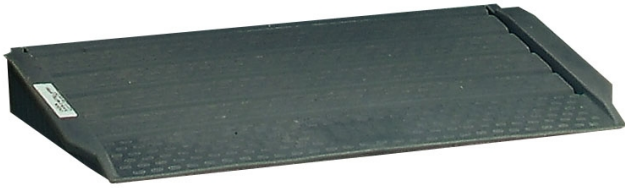

Poly Loading Ramp

PAK755 For Poly Storage Shed, Load Capacity 1000 lbs.

Use a durable ramp made specifically for your PIG Poly Storage Shed.

- Designed for use with PIG Poly Storage Shed (PAK754)
- Durable 100% polyethylene construction is light-weight and portable, but holds up to 1,000 lb. UDL
- Hooks securely onto shed for safe use without shifting or gapping

Specifications

Use With	Poly Storage Shed
Dimensions	48" W x 24" L x 6.2" H
Load Capacity UDL	1000 lbs.
Brand	PIG
Usable Width	42" W
Color	Black
Sold as	1 each
Weight	30 lbs.
# per Pallet	8
Composition	Polyethylene
UNSPSC	24101615
Pigalog® Page Number	<u>Page 374</u>

Metric Equivalent

Dimensions	121.9cm W x 61cm L x 15.7cm H
Load Capacity UDL	453.6 kg
Weight	13.6 kg

One Pork Avenue • Tipton, PA 16684-0304

1-855-493-4647 • Fax: 1-800-621-7447 • newpig.com • hothogs@newpig.com