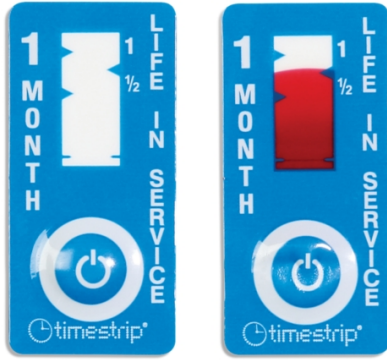

TimeStrip® Indicators

TSP001 For Restroom Mats with Adhesive Backing
Backing, 6 each

These handy TimeStrip Indicators make it easy to see how long your Restroom Mats with Adhesive Backing have been in service. Ideal for use with sink mats, toilet mats, urinal mats, urinal floor mats and other bathroom mats.

- Small, adhesive-backed tags stick on Restroom Mats with Adhesive Backing to provide a visual reminder of how long the mat has been on the floor
- Can be used to monitor service life of existing mats
- Available to monitor 30- or 90-day time spans

Item#	Description	Dimensions	Weight
TSP001-030	30 Day	0.75" W x 1.5" L	0.25 lbs.
TSP001-090	90 Day	0.75" W x 1.5" L	0.25 lbs.

Metric Equivalent:

Item#	Description	Dimensions	Weight
TSP001-030	30 Day	1.9cm W x 3.8cm L	113 g
TSP001-090	90 Day	1.9cm W x 3.8cm L	113 g

Metric Equivalent

Dimensions	1.9cm W x 3.8cm L
Weight	113 g

Technical Information