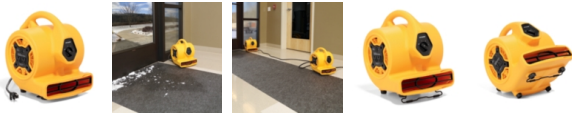

XPOWER Mighty Air Mover

WTR100 800 CFM, 3 Speed, 10' Power Cord Length

Compact fan blows air on carpet in entrances to dry floor for reduced risk of accidents.

- Wide coverage is ideal for drying carpets in entrances and transition areas in your facility
- 3 speeds and 4 angled drying positions means you can direct airflow where you need it to go
- Lightweight, compact design fits in tight spaces and is easy to move; hi-viz yellow color stands out to prevent falls
- Attach multiple units with built-in power outlets for daisy chain
- 10 ft power cord with wrap-around cord design and grab-n-go handle for added convenience
- Stack up to 4 units for easy transportation and storage
- Powerful, quiet and energy-efficient 1/5 HP induction motor draws only 2.0 Amps

Specifications

Speed	3 Speed
Color	Yellow
Dimensions	12.8" W x 13.6" L x 11" H
Air Flow	800 CFM
Brand	XPOWER
Power Cord Length	10'
Sold as	1 per box
Weight	11 lbs.
# per Pallet	72
Composition	Injection Mold Polypropylene
Power Requirements	115V/60 Hz
UNSPSC	40101604

Metric Equivalent

Dimensions	32.5cm W x 34.5cm L x 27.9cm H
Weight	5 kg

Technical Information

USOnly

This product can ONLY be shipped to the United States.